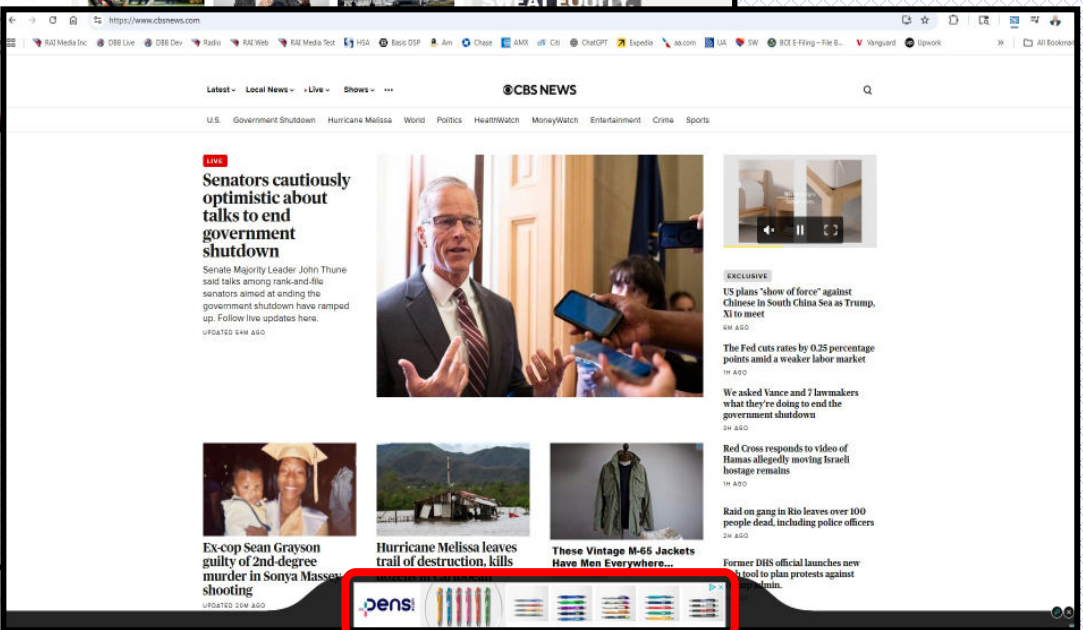

# Retargeting Ad Campaigns\*

Designed to follow any viewer's **device** that hits your website no matter where they are on the internet.

# ESPN

RAI Media, Inc.

\* Example images shown above are actual "retargeting" ads taken from 3 different websites within 10min of each other. Banner ads are displayed on websites that are part of the National Ad Exchange network.