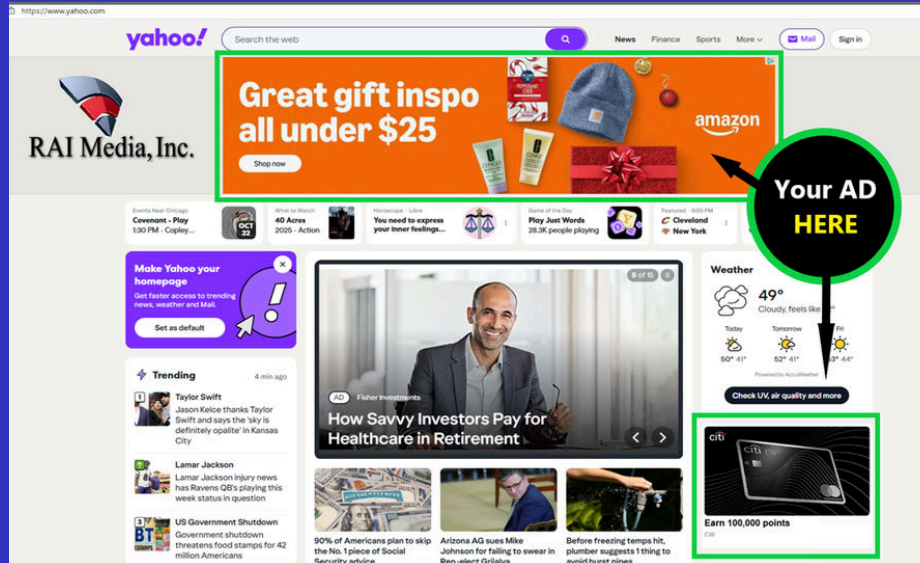

Effective and Affordable Retargeting Ad Campaign Subscription

Target visitor's hitting your website and convert them into customers
 Display Banners • Streaming Audio Ads • Video Ads

One-Time Campaign Setup Charge

Display Banner Package

40,000 • Display Banner Ads

Included • Creative Content Design
 Included • Tracking Pixel
 Included • 30-Day Onboarding Period

\$1,495

BEST DEAL

Display Banner & Streaming Audio Package

40,000 • Display Banner Ads

20,000 • Streaming Audio Ads

20,000 • Audio Companion Banners*

Included • Creative Content Design
 Included • Tracking Pixel
 Included • 30-Day Onboarding Period

\$2,450

Monthly Retargeting Campaign (\$195/month). Includes active tracking pixel, device data capture, platform connectivity, campaign management & reporting, and an additional 2,000 banner impressions monthly.